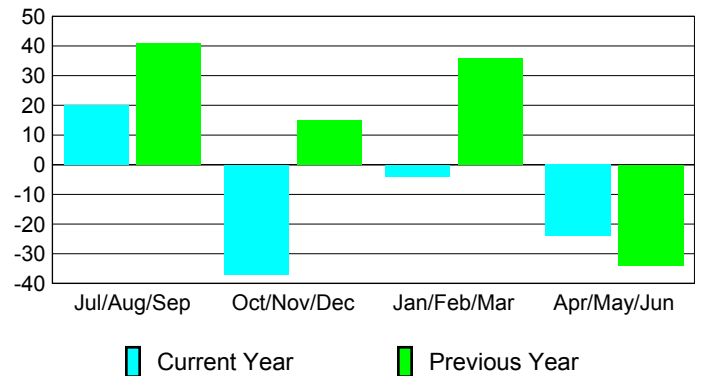

Gender Comparison 2008-2009

Jul/Aug/Sep

Oct/Nov/Dec

Jan/Feb/Mar

Apr/May/June

Male

Female