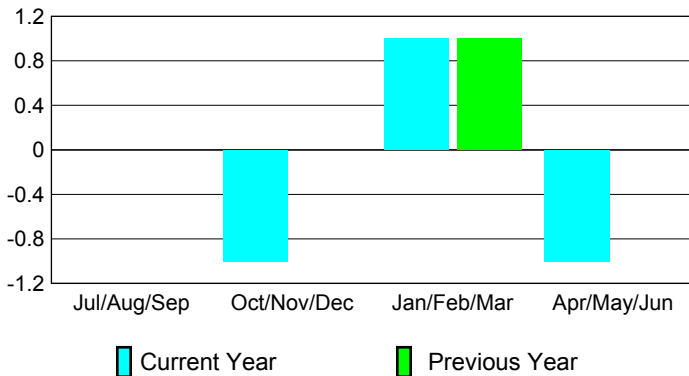

2008-2009 GMT Quarterly Report for District (or Undistricted) **District 355 B2**

GMT: **BYEONG-DEOK KIM**

Location: **REPUBLIC OF KOREA**

GMT CA: **5**

CLUBS

Club Results 2008-2009

Clubs 2007-2008

Month	New Club Goal	Actual New Clubs	Actual Dropped Clubs	Gain/Loss of Clubs	Gain/Loss of Clubs
Jul/Aug/Sep	1	0	0	0	0
Oct/Nov/Dec	1	0	-1	-1	0
Jan/Feb/Mar	1	0	1	1	1
Apr/May/June	0	0	-1	-1	0
Totals	3	0	-1	-1	1

Club Results 2008-2009

Goal, New, Dropped, Gain/Loss

Comparison of Club Gain/Loss

Current Year Compared to the Previous Year

YTD Status Quo Clubs 2008-2009

Status Quo Clubs Compared to Status Quo Members

MEMBERSHIP

Membership Results 2008-2009

Membership 2007-2008

Month	Net Memb Goal	Actual New Memb	Actual Dropped Memb	Gain/Loss of Memb	Gain/Loss of Memb
Jul/Aug/Sep	100	161	-141	20	41
Oct/Nov/Dec	50	26	-63	-37	15
Jan/Feb/Mar	50	70	-74	-4	36
Apr/May/June	100	20	-44	-24	-34
Totals	300	277	-322	-45	58

Membership Results 2008-2009

Goal, New, Dropped, Gain/Loss

Comparison of Membership Gain/Loss

Current Year Compared to the Previous Year

Gender Comparison 2008-2009

Jul/Aug/Sep

Oct/Nov/Dec

Jan/Feb/Mar

Apr/May/June

Male

Female