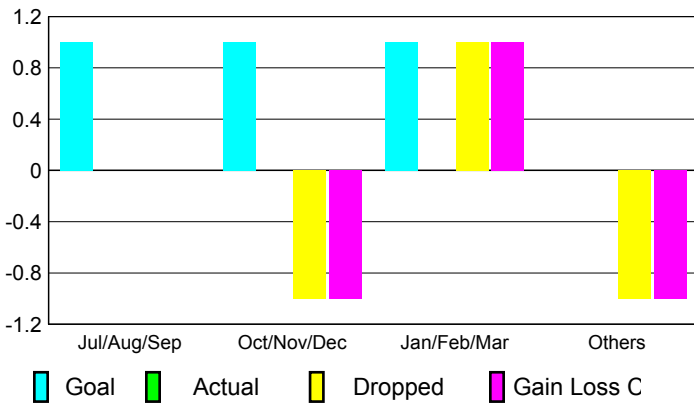

2008-2009 GMT Quarterly Report for District (or Undistricted) **District 355 B2**

GMT: **BYEONG-DEOK KIM**

Location: **REPUBLIC OF KOREA**

GMT CA: **5**

CLUBS

Club Results 2008-2009

Clubs 2007-2008

Month	New Club Goal	Actual New Clubs	Actual Dropped Clubs	Gain/Loss of Clubs	Gain/Loss of Clubs
Jul/Aug/Sep	1	0	0	0	0
Oct/Nov/Dec	1	0	-1	-1	0
Jan/Feb/Mar	1	0	1	1	1
Apr/May/June	0	0	-1	-1	0
Totals	3	0	-1	-1	1

Club Results 2008-2009

Goal, New, Dropped, Gain/Loss

Comparison of Club Gain/Loss

Current Year Compared to the Previous Year