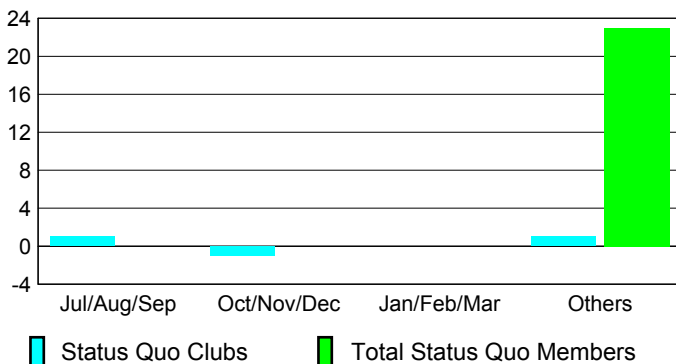

### Clubs 2007-2008

Month	New Club Goal	Actual New Clubs	Actual Dropped Clubs	Gain/Loss of Clubs	Gain/Loss of Clubs
Jul/Aug/Sep	1	0	0	0	0
Oct/Nov/Dec	1	0	-1	-1	0
Jan/Feb/Mar	1	0	1	1	1
Apr/May/June	0	0	-1	-1	0
<b>Totals</b>	<b>3</b>	<b>0</b>	<b>-1</b>	<b>-1</b>	<b>1</b>

### Club Results 2008-2009

Goal, New, Dropped, Gain/Loss

### Comparison of Club Gain/Loss

Current Year Compared to the Previous Year

### YTD Status Quo Clubs 2008-2009

Status Quo Clubs Compared to Status Quo Members